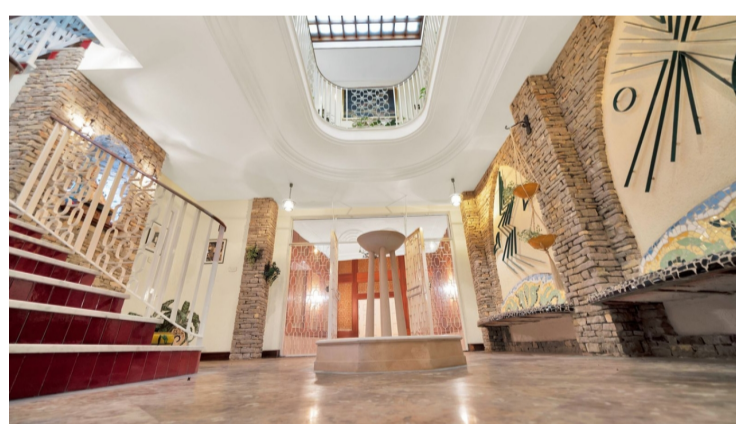

PROPERTY ID: R4764469

City Palace for sale in Tarifa

€1,880,000

HOUSE IN THE HISTORIC CENTER OF TARIFA ON THE MEDIEVAL WALL.

A unique property, a large corner house overlooking the plaza and with access from two streets, unique because it is located directly on the medieval wall of Tarifa, through which it has one of its entrances. Who can say that he walks along the battlements inside his own house? In a...