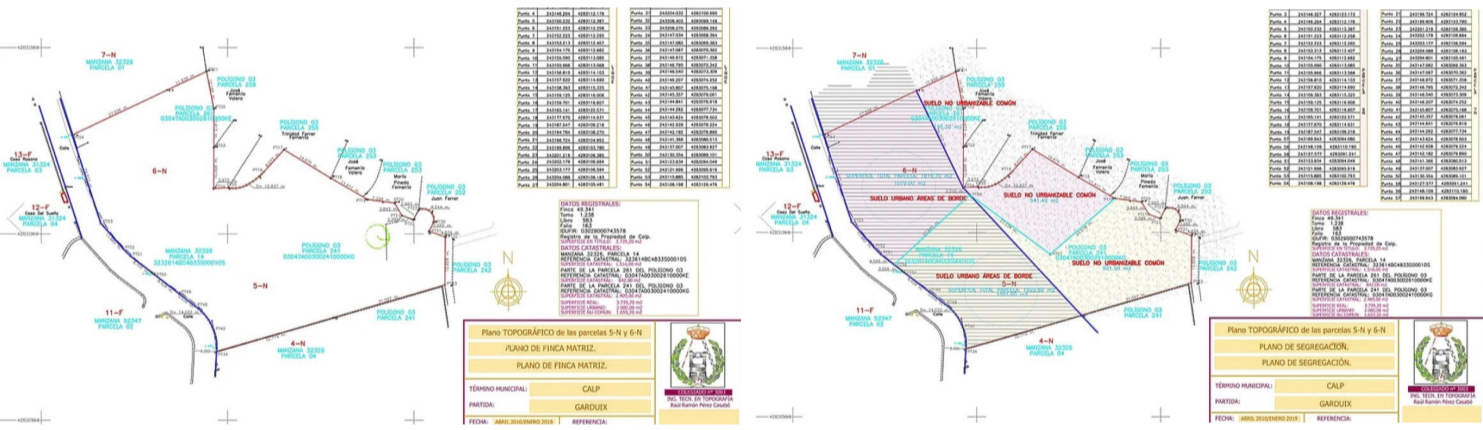

PROPERTY ID: R4852510

Land for sale in Calpe
€350,000

Located within walking distance from the centre of Calpe, this plot offers views of the Peñon de Ifach, the sea and Calpe's skyline. The plot has an area of 1022 m2. In just a 5-minute drive you reach the two large sandy beaches of Calpe and in less than 10 minutes you reach the beautiful coastline of Benissa with numerous idyllic beaches.