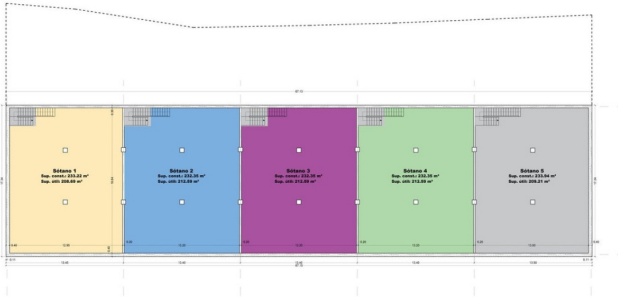

infografis 2017

PROPERTY ID: R4891033