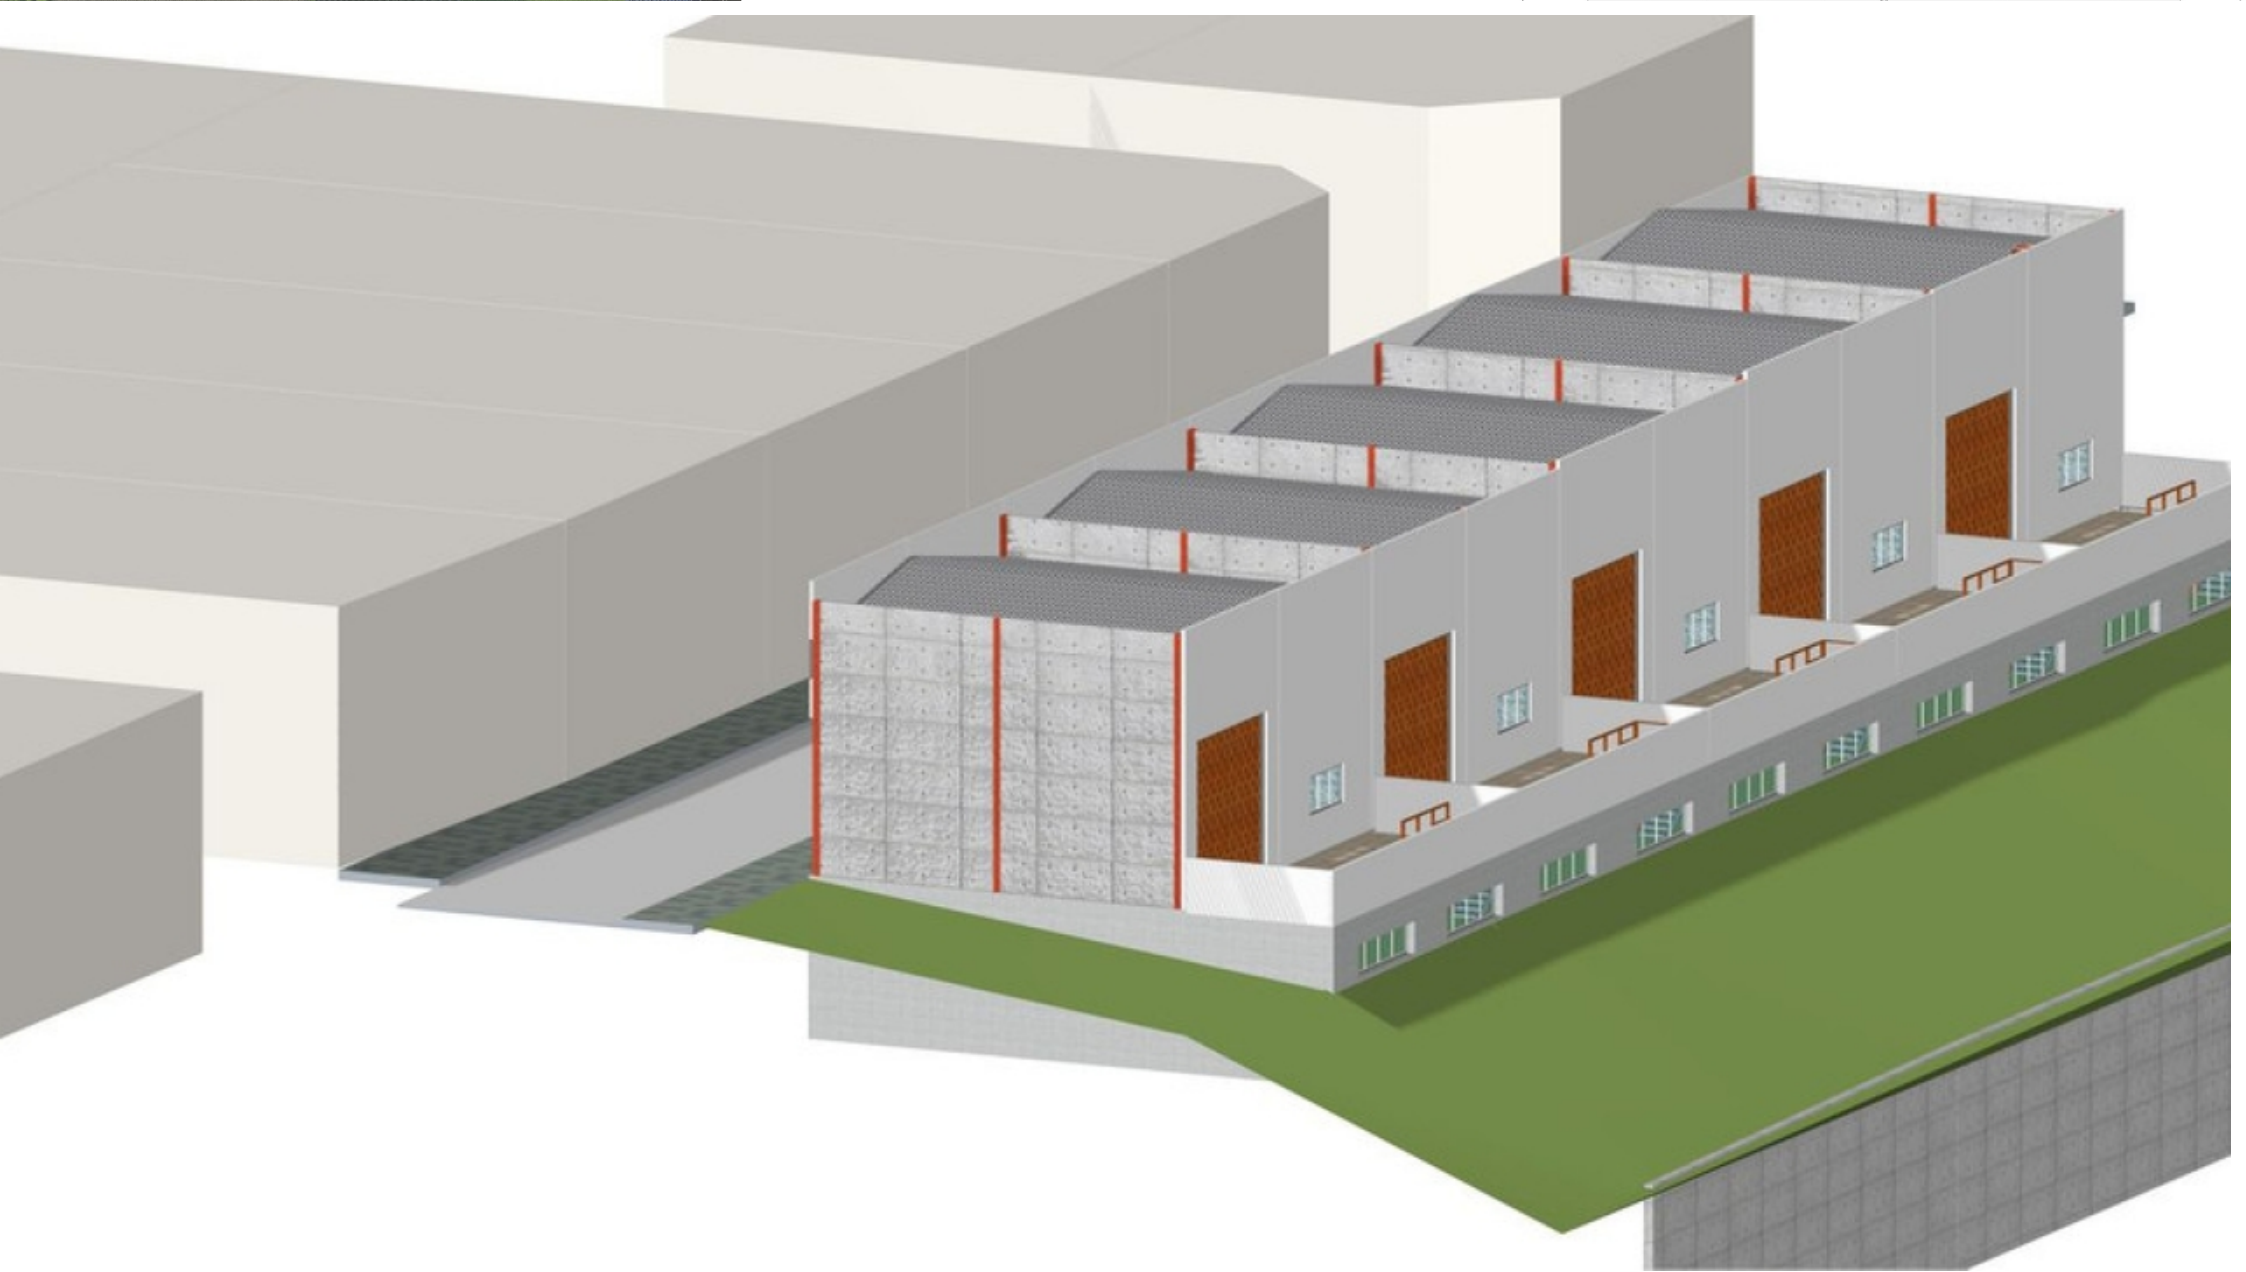

infografis 2017

PROPERTY ID: R4891033