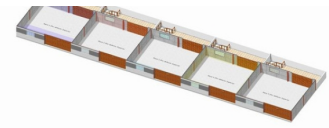

infografis 2017

PROPERTY ID: R4891033