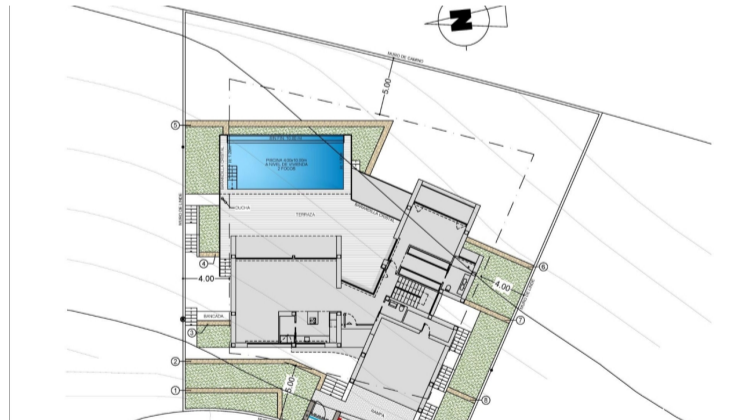

PROPERTY ID: RED-SP0690

Detached Villa for sale in Benitachell

€2,221,850

NEW BUILD LUXURY VILLA IN CUMBRE DEL SOL Cumbre del Sol is a place where you can enjoy both nature as well as the sun and sea. This luxury villa offers peace and comfort so the owner can relax peacefully with an incredible sea view. Could this be your future home? New Build villa design combines in a stylish and functional way a truly modern...