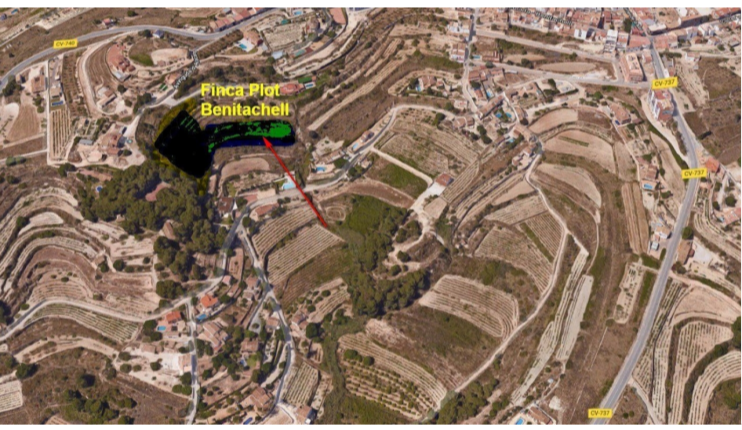

PROPERTY ID: R5105179

Land for sale in Benitachell

€400,000

This plot is located between Moraira and Jávea, and is ideal for the construction of a luxury villa. The buyer should have a budget of approximately 1,000,000 - 1,200,000 euros for the land and construction. For horse lovers, there is enough space for an equestrian area. In addition to its impressive location, the plot is very close to all...