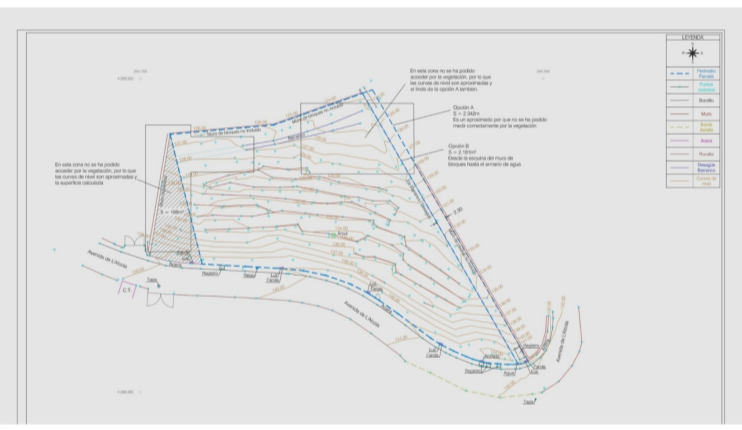

PROPERTY ID: CPS-CBD1662

Plot for sale in Pedreguer

€422,000

LA SELLA GOLF RESORT. Urban inclining plot with panoramic sea views. Possibility of building 574m of house plus 287m of solarium plus 287m English Patio, Total 1148m of house. Plot is 2295m. A possible house 2 levels, solarium upstairs plus an English patio with glass below (so 3 levels) Sloping plot, access from the upper road, lowering...