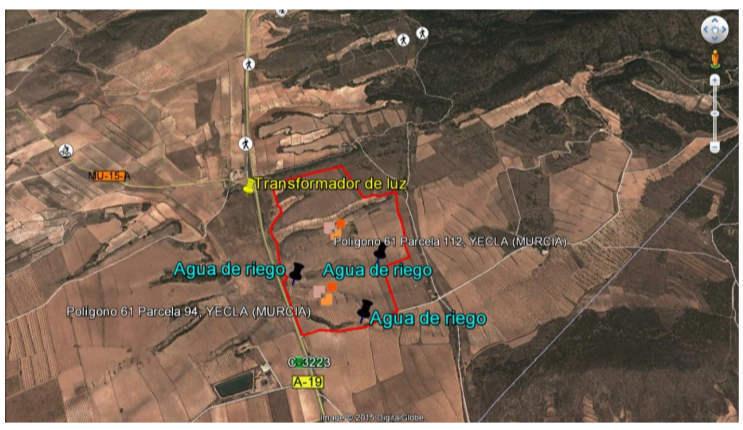

## Land for sale in Yecla

€623,000

Finca Las Quebradas between Pinoso and Yecla. This expansive property near the Sierra Salinas natural park in Las Quebradas (Yecla) offers an excellent investment opportunity in a peaceful, non-mining area with stunning 360° views. The land covers a total of 407,580 m<sup>2</sup>, including 82,803 m<sup>2</sup> of almond plantation, 5,589 m<sup>2</sup> of olive trees, 5,594 m<sup>2</sup> of...