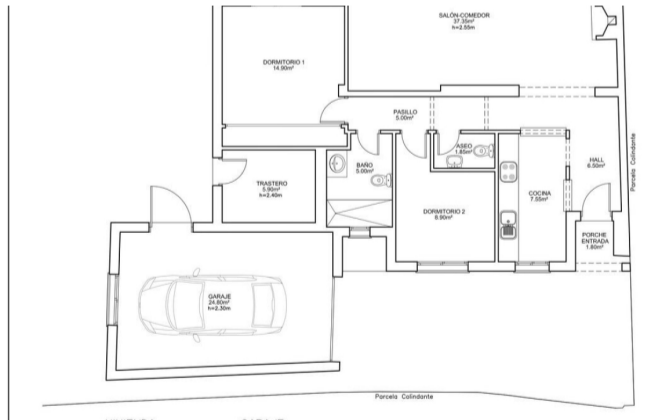

# Semi-Detached House for sale in Benalmadena

€825,000

KEYS IN OFFICE – EASY VIEWINGS

Set in the highly sought-after residential area of Torremar/La Capellanía in Benalmádena, this charming single-level semi-detached villa boasts spectacular panoramic views over the Mediterranean Sea and Fuengirola Bay. Originally built as a 3-bedroom home, the property is currently