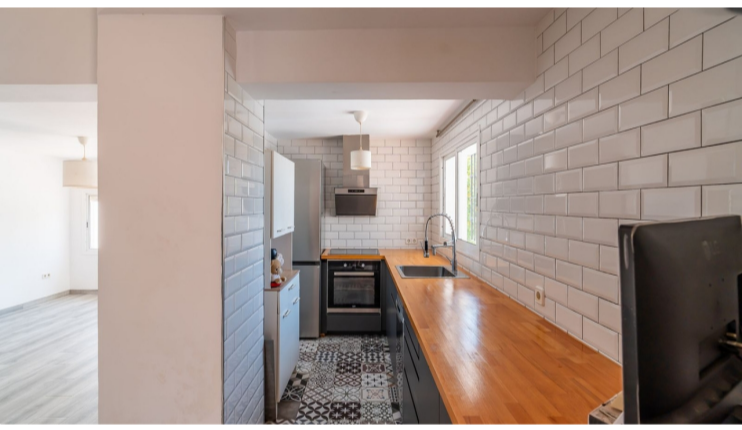

**PROPERTY ID: R5429410**

**Semi-Detached House for sale in Benalmadena**  
**€617,000**

Exclusive Townhouse with Expansive Terraces, Stunning Views & Exceptional Investment Potential – Torremuelle

Discover this magnificent townhouse located in Torremuelle, a property that perfectly combines generous living space, privacy, breathtaking views, and outstanding expansion and investment potential.