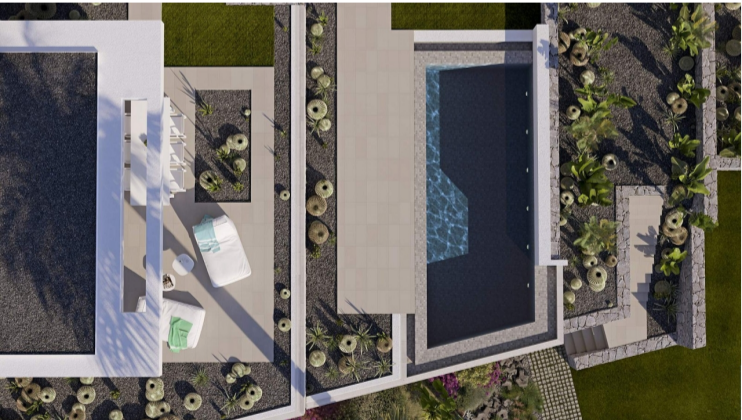

PROPERTY ID: PROTEN-ABA003

Detached Villa for sale in Guia de Isora

€1,195,000

Unique single-family luxury villas offering privacy and convenience.

Las Atalayas de Abama is an exclusive group of ten detached luxury villas boasting stunning sea views. These extraordinary homes designed by Corona-Amaral Arquitectos sit on a terraced landscape ingeniously engineered to offer both privacy and ease of access for owners.