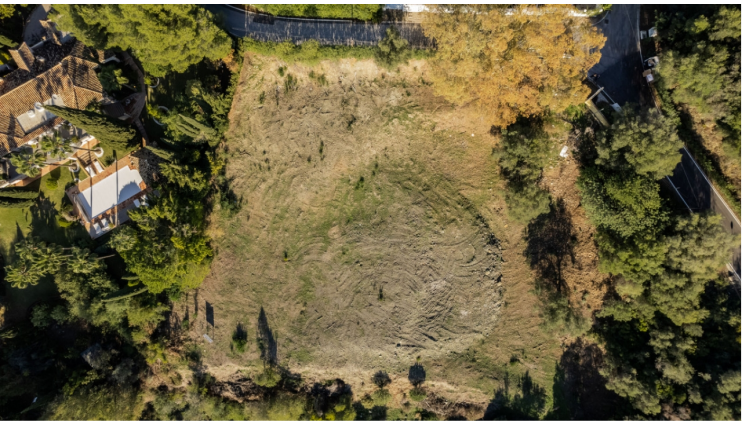

PROPERTY ID: R3473524

Residential Plot for sale in Benahavís

€995,000

Puerto del Almendro - Benahavis

Flat plot situated in an ideal position for people who want the best of two worlds: peace, tranquility and panoramic views over the surrounding landscape with some sea view as well yet a very short distance away from amenities, San Pedro & Puerto Banus.

The urbanization has barriers and camera at the entrance as well...

856 m²

4280

0

0

+34 609 97 72 62

www.homes-abroad.com

info@homes-abroad.com